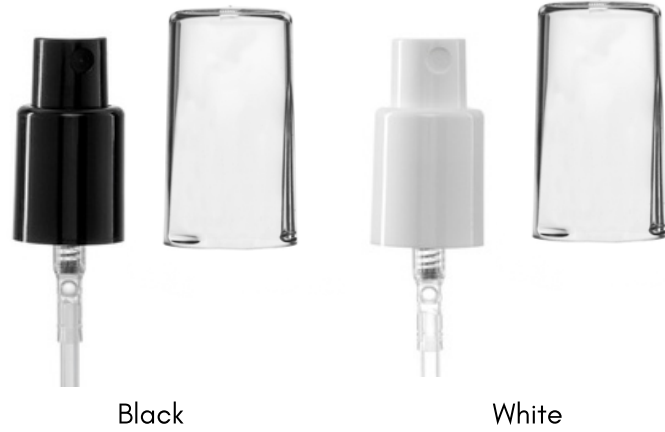

Skincare Accessories

Spray Pumps

DENALI w AS Overcap

Finish: Screw 18/415
Dosage: 0.02 ml
Material: Closure PP
Overcap AS
*Custom colors - MOQ:30k